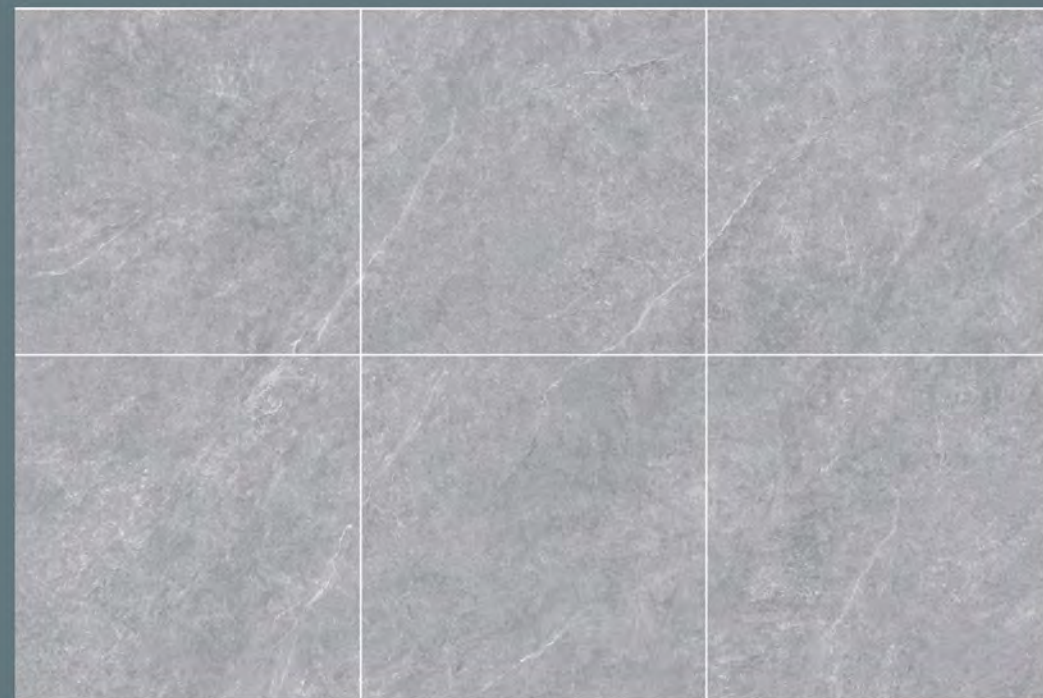

STARRY NIGHT

RUSTIC TILE

HL-STN03

3 COLOURS
6 PATTERNS

CERAMICS TILE FOR EVERY STYLE