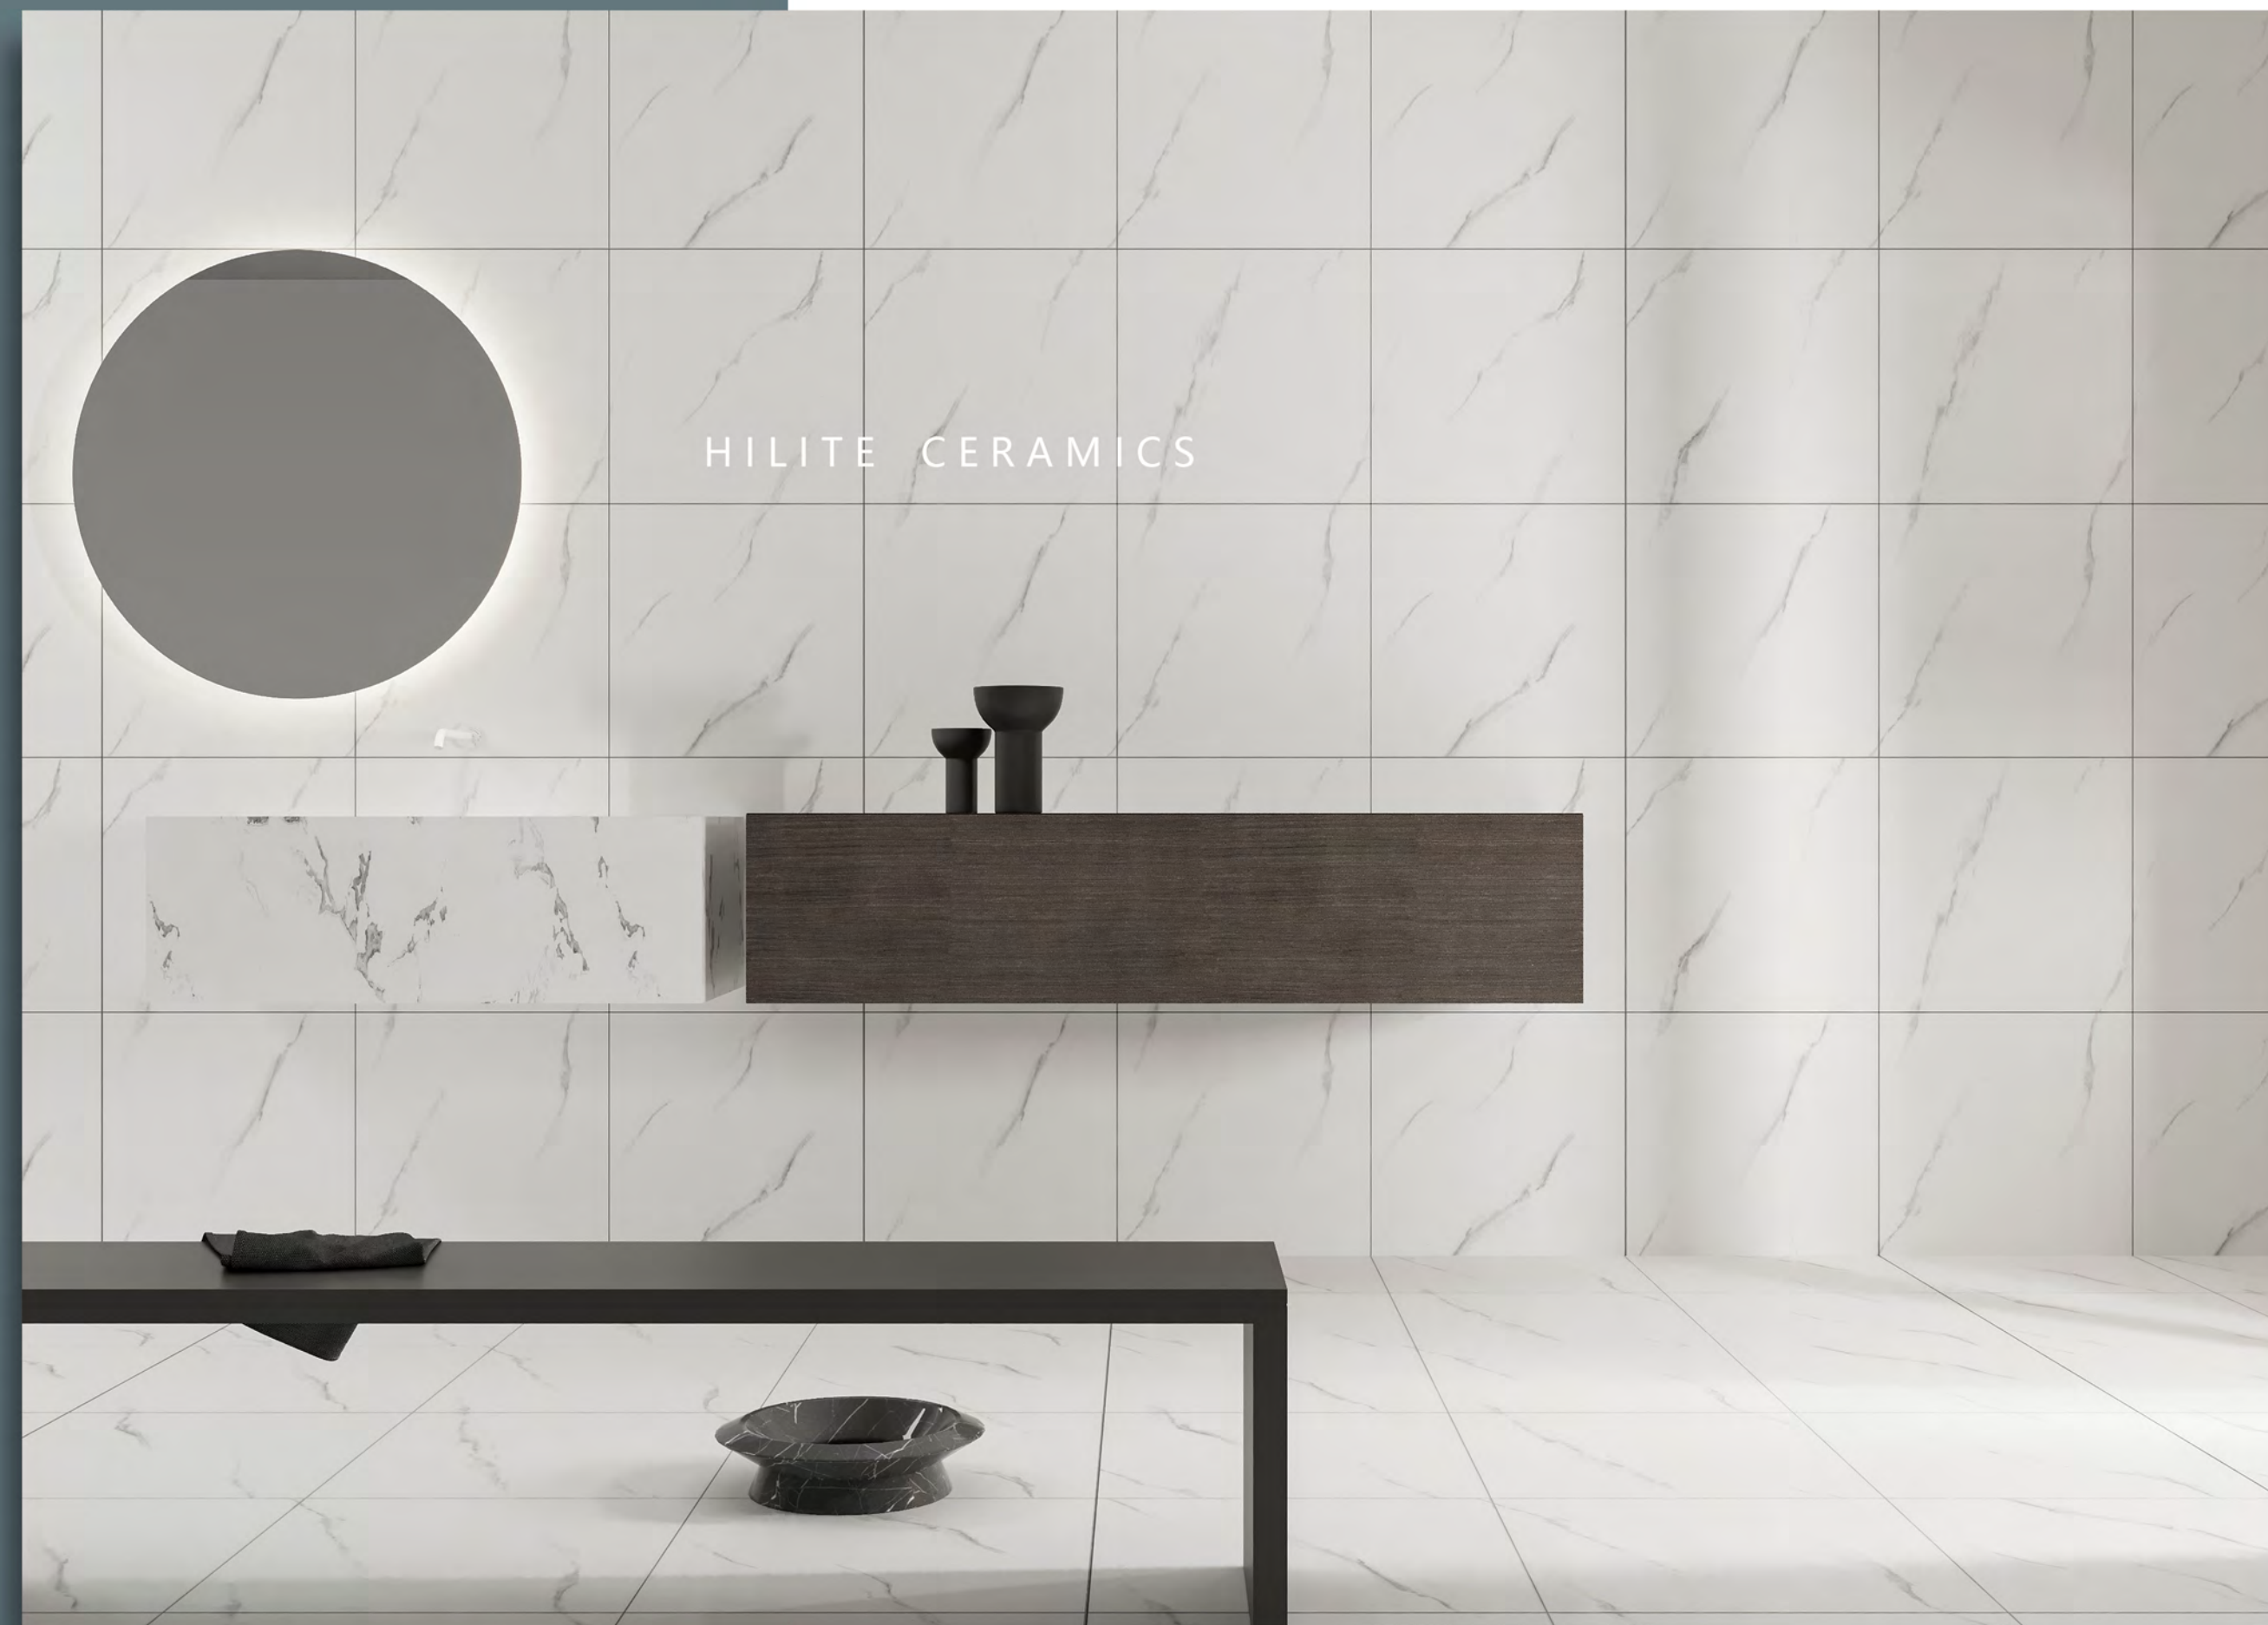

CERAMICS TILE FOR EVERY STYLE

SNOW WHITE

RUSTIC TILE

HL-SW01

600 × 600MM

6 PATTERNS

SIZE:

600 × 600MM

600 × 300MM

300 × 300MM

9MM