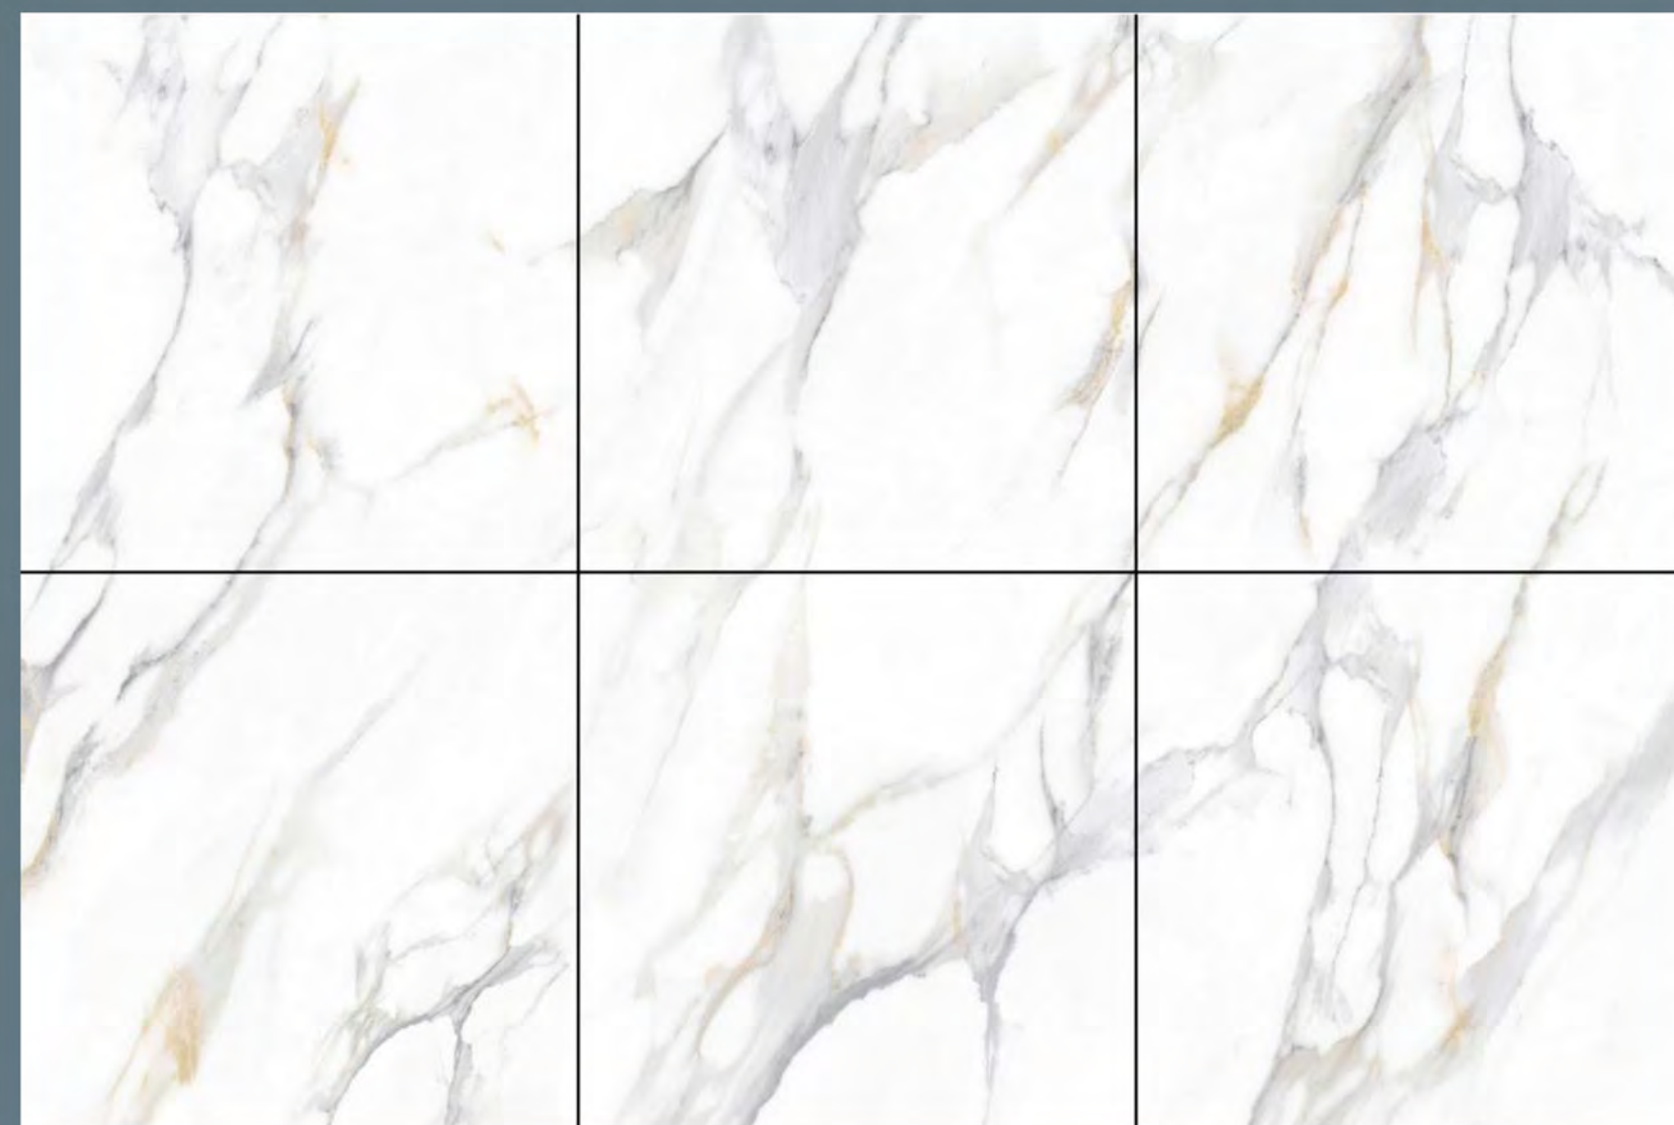

# SNOW GOLD

RUSTIC TILE  
HL-SG01

SIZE:

600 × 600MM

600 × 300MM

300 × 300MM

HL-SG01

6 PATTERNS